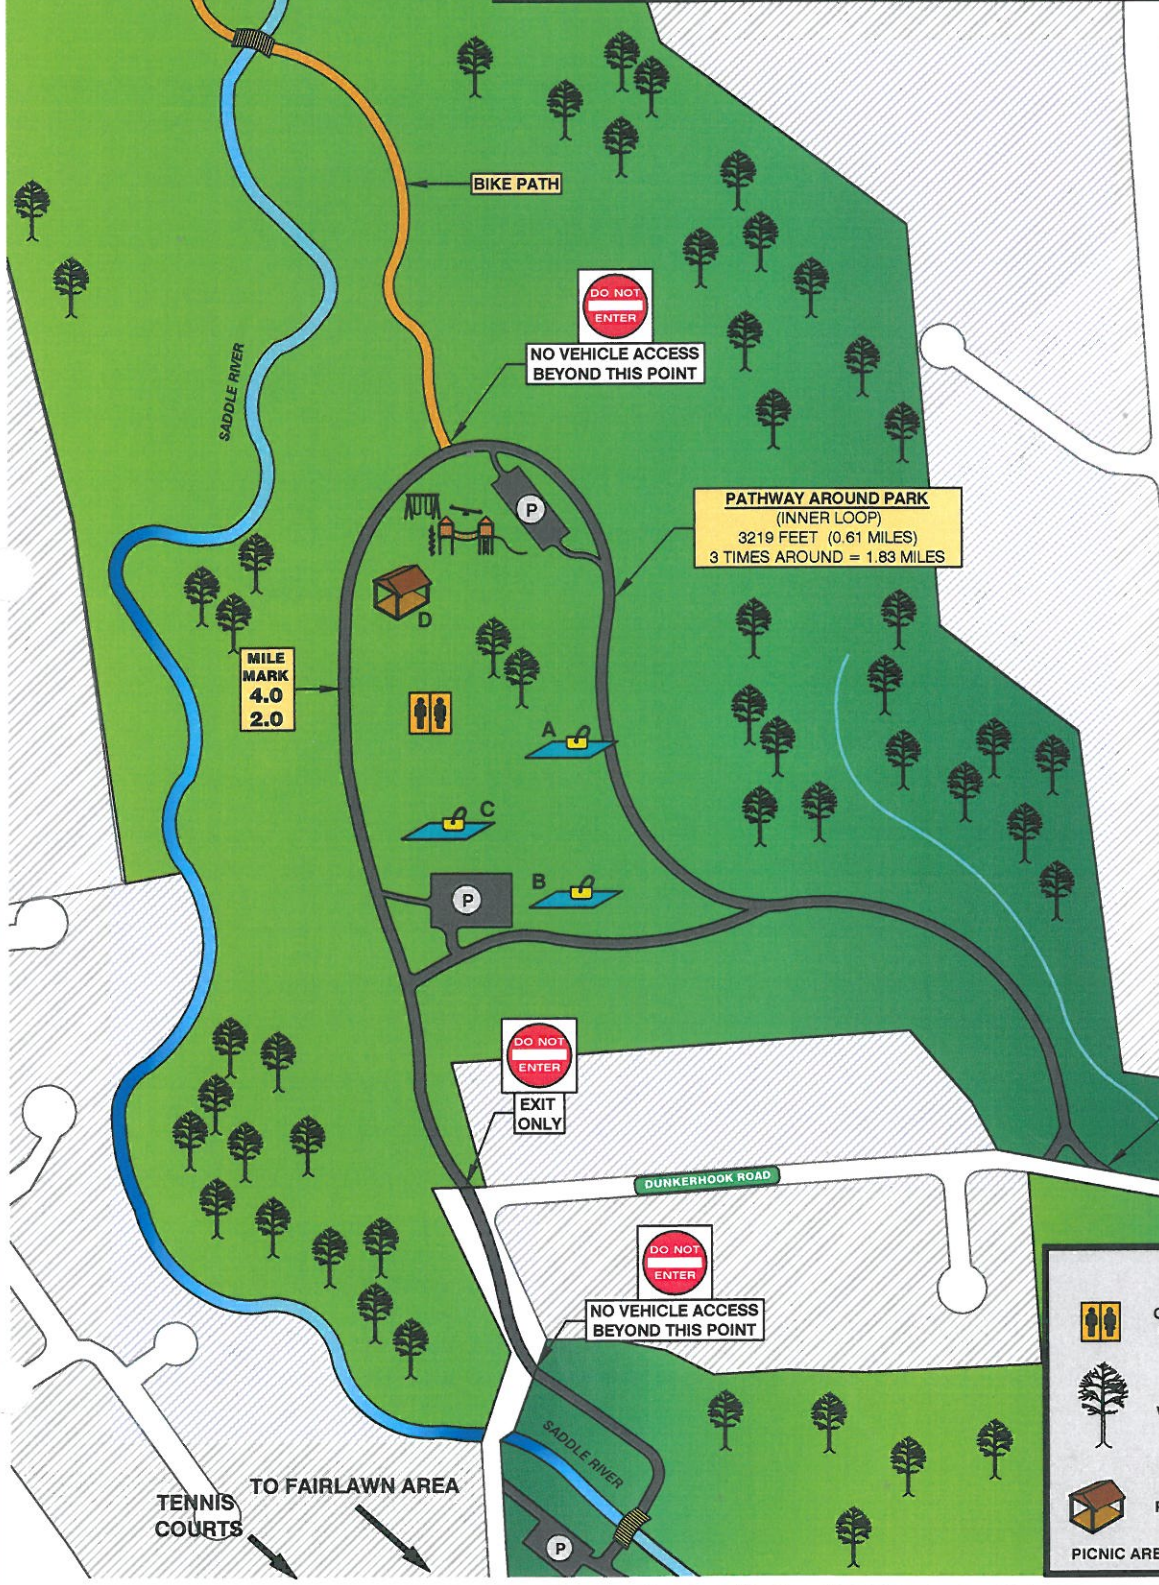

# SADDLE RIVER COUNTY PARK

## DUNKERHOOK AREA

PARAMUS ROAD  
PARAMUS, NJ

**LEGEND**

	COMFORT STATION		PARKING
	WOODED AREA		PICNIC AREA
	PAVILLION		PLAYGROUND
PICNIC AREAS & PAVILLIONS DESIGNATED BY LETTERS			