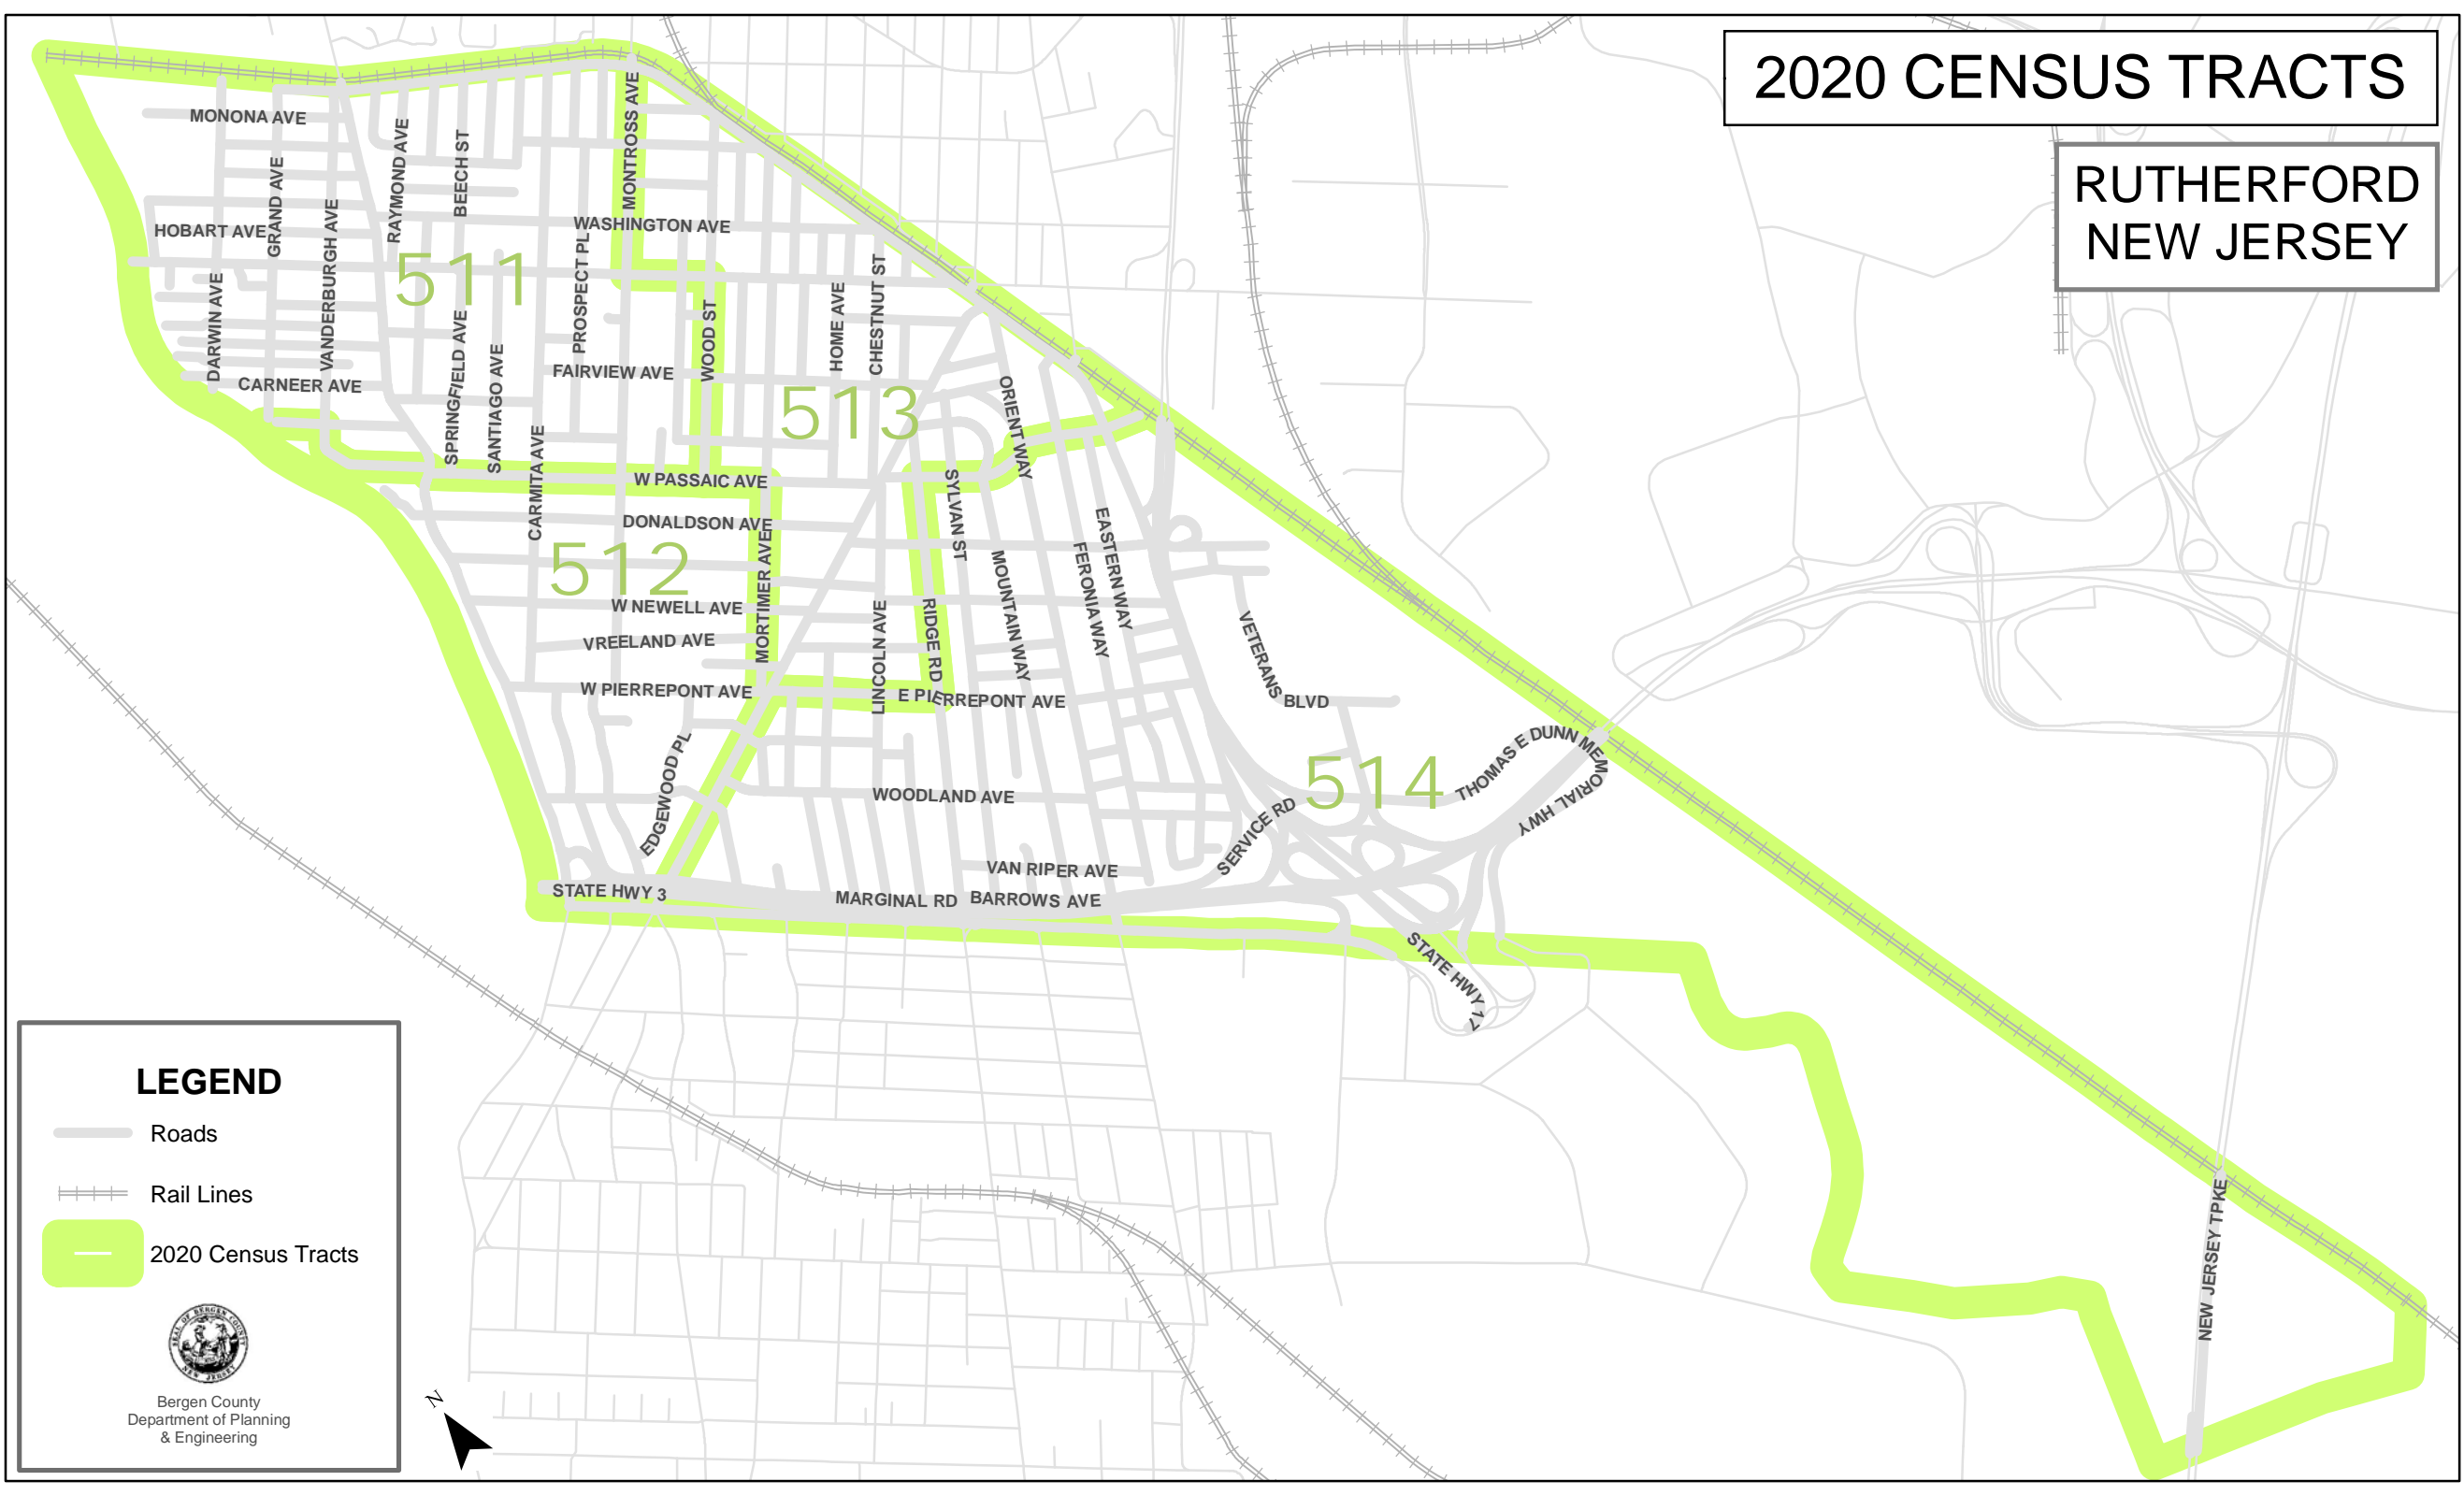

2020 CENSUS TRACTS

RUTHERFORD
NEW JERSEY

511

513

512

514

LEGEND

- Roads
- Rail Lines
- 2020 Census Tracts

Bergen County
Department of Planning
& Engineering