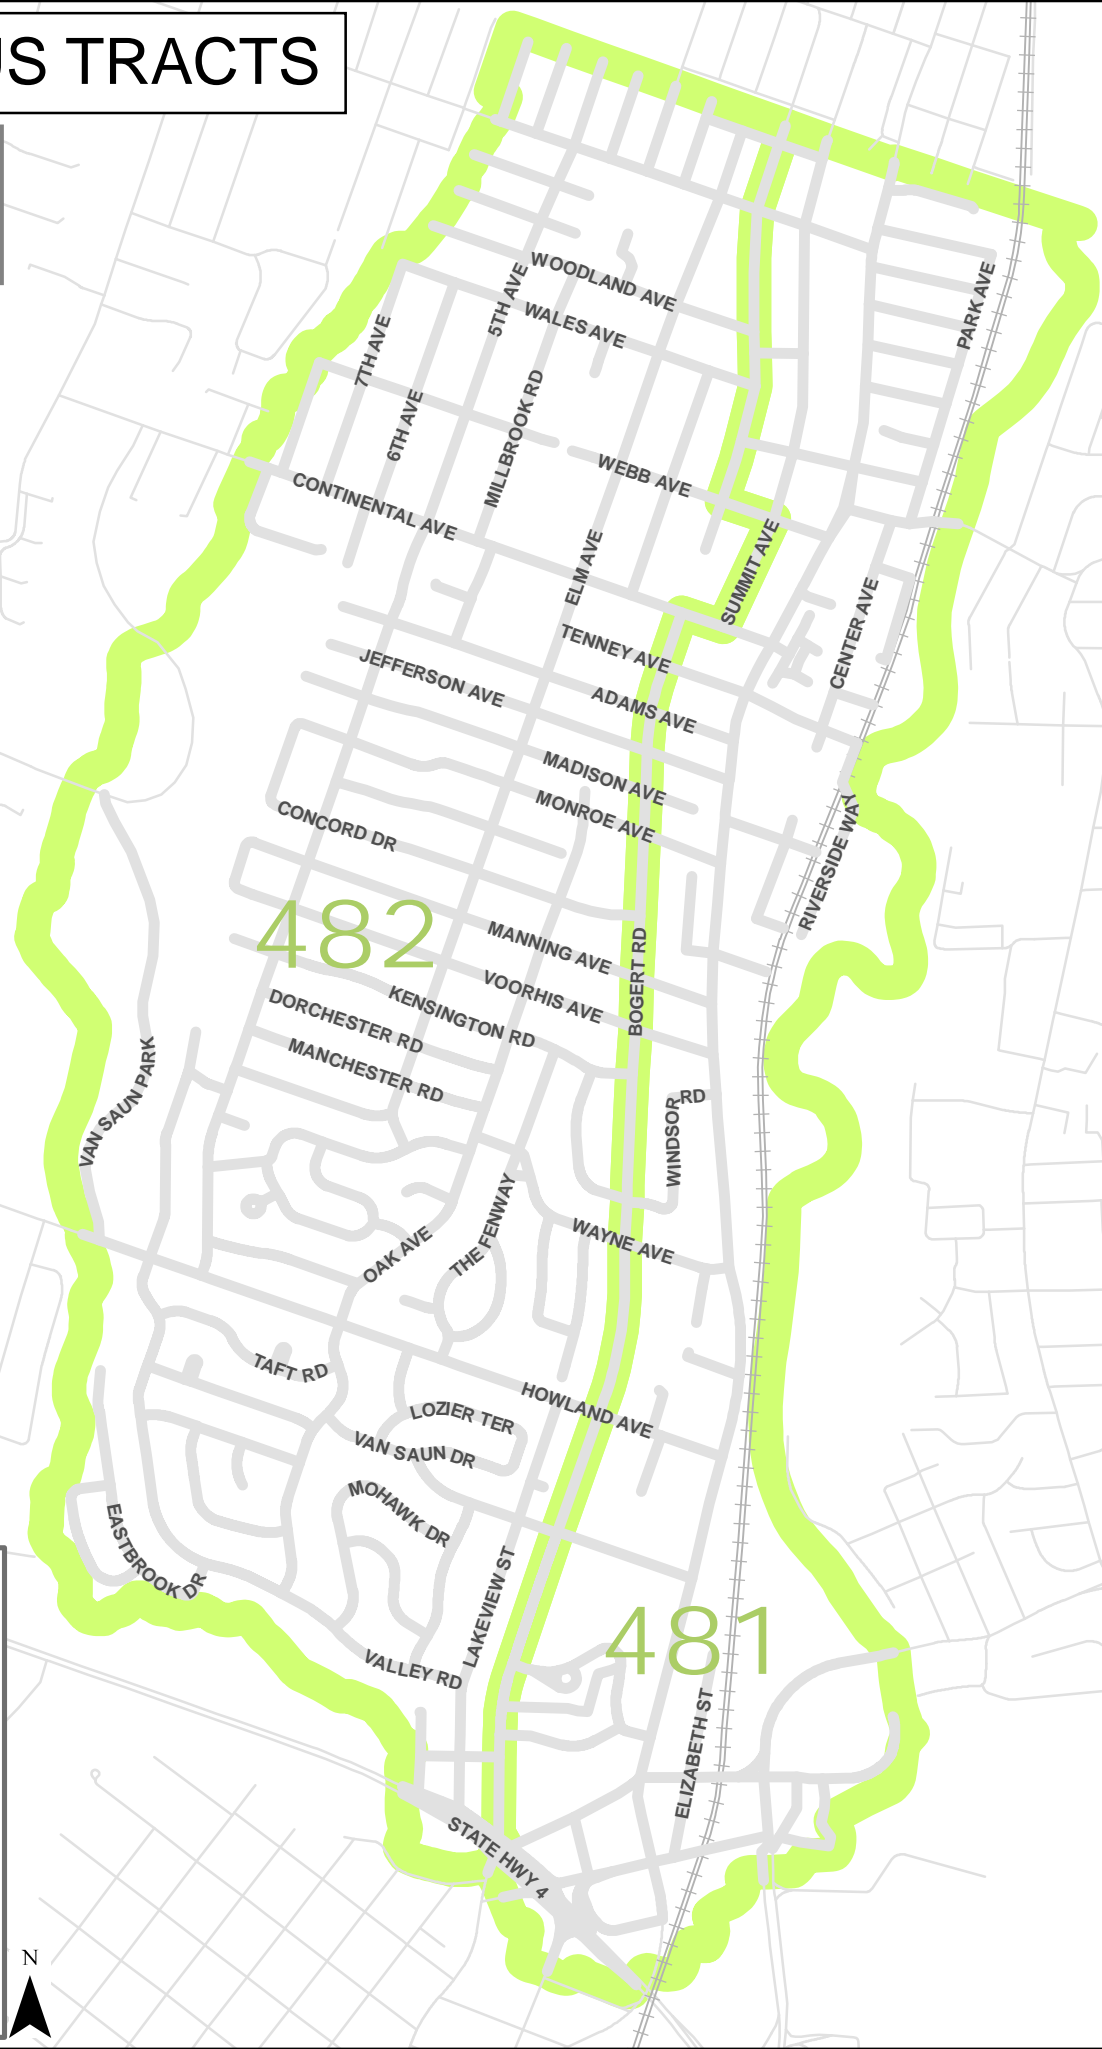

2020 CENSUS TRACTS

RIVER EDGE NEW JERSEY

LEGEND

- Roads
- ⊢⊢⊢ Rail Lines
- 2020 Census Tracts

Bergen County
Department of Planning
& Engineering